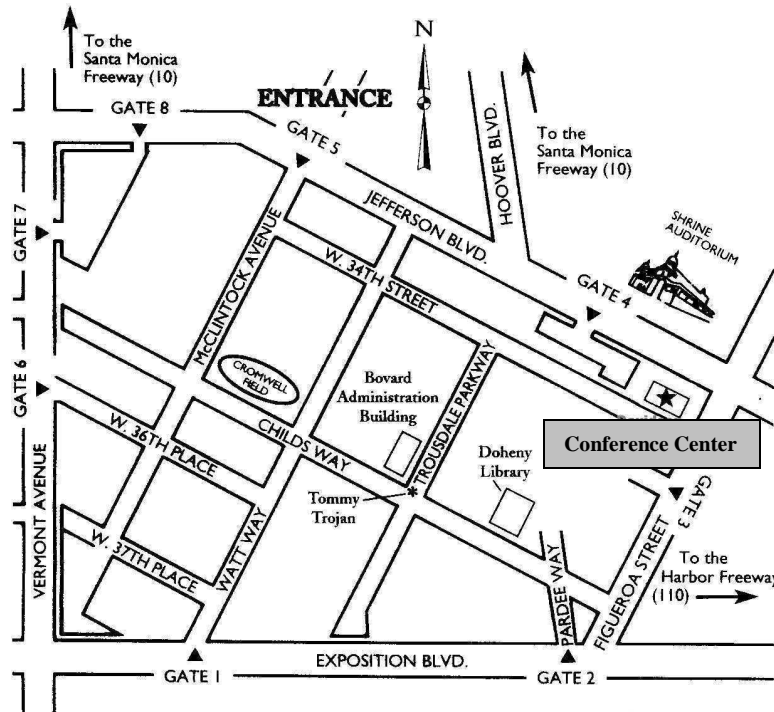

University of Southern California

Davidson Executive Conference Center

(213) 740-5956

3415 South Figueroa Street
Los Angeles, California 90089-0871

Please enter through Gate 5 (McClintock Avenue)

Parking Rate: $8.00 per vehicle (Parking Structure D)

Directions to Davidson Conference Center

From Santa Monica Fwy. (10)

Exit at Hoover and turn right. Head south on Hoover until it ends at Jefferson. Turn right onto Jefferson. About 2 blocks down, turn left onto McClintock Avenue. See directions at lower right.

From Harbor Fwy. (110) Northbound

Exit at Exposition and continue west after merging. Turn right onto Figueroa and then left at Jefferson. At McClintock Avenue, make a left into Gate 5. See directions at lower right.

Southbound

Exit at Exposition and make a right (westbound). Turn right onto Figueroa and then left at Jefferson. Turn left onto McClintock Ave (Gate 5). See directions at lower right.

From Hollywood Fwy. (101)

Take the 101 to the 110 South. Exit at Exposition and make a right (westbound). Turn right onto Figueroa and then left at Jefferson. Turn left onto McClintock Ave. (Gate 5). See directions to the right.

From San Diego Fwy (405) Northbound

Take the 405 to Interstate 105. Go eastbound on the 105. Connect to the 110 North. Exit at 37th street/Exposition. Merge onto Exposition and continue westbound. Turn right onto Figueroa and left onto Jefferson. Several blocks down, turn left onto McClintock Ave. (Gate 5). See directions at bottom.

Southbound

Take the 405 to the 10 (Santa Monica Fwy). Go eastbound on the 10. Connect to the 110 Southbound Fwy. Exit at Exposition. Continue westbound on Exposition. Turn right onto Figueroa Street and then left onto Jefferson. Several blocks down, turn left onto McClintock Ave. (Gate 5). See directions below.

Directions to Parking Structure D:

After turning onto McClintock Ave, turn left at the 1st stop sign (34th St). Proceed past the 3rd stop sign to Parking Structure D (PSD) on the left. Davidson Conference Center is just east of the structure.